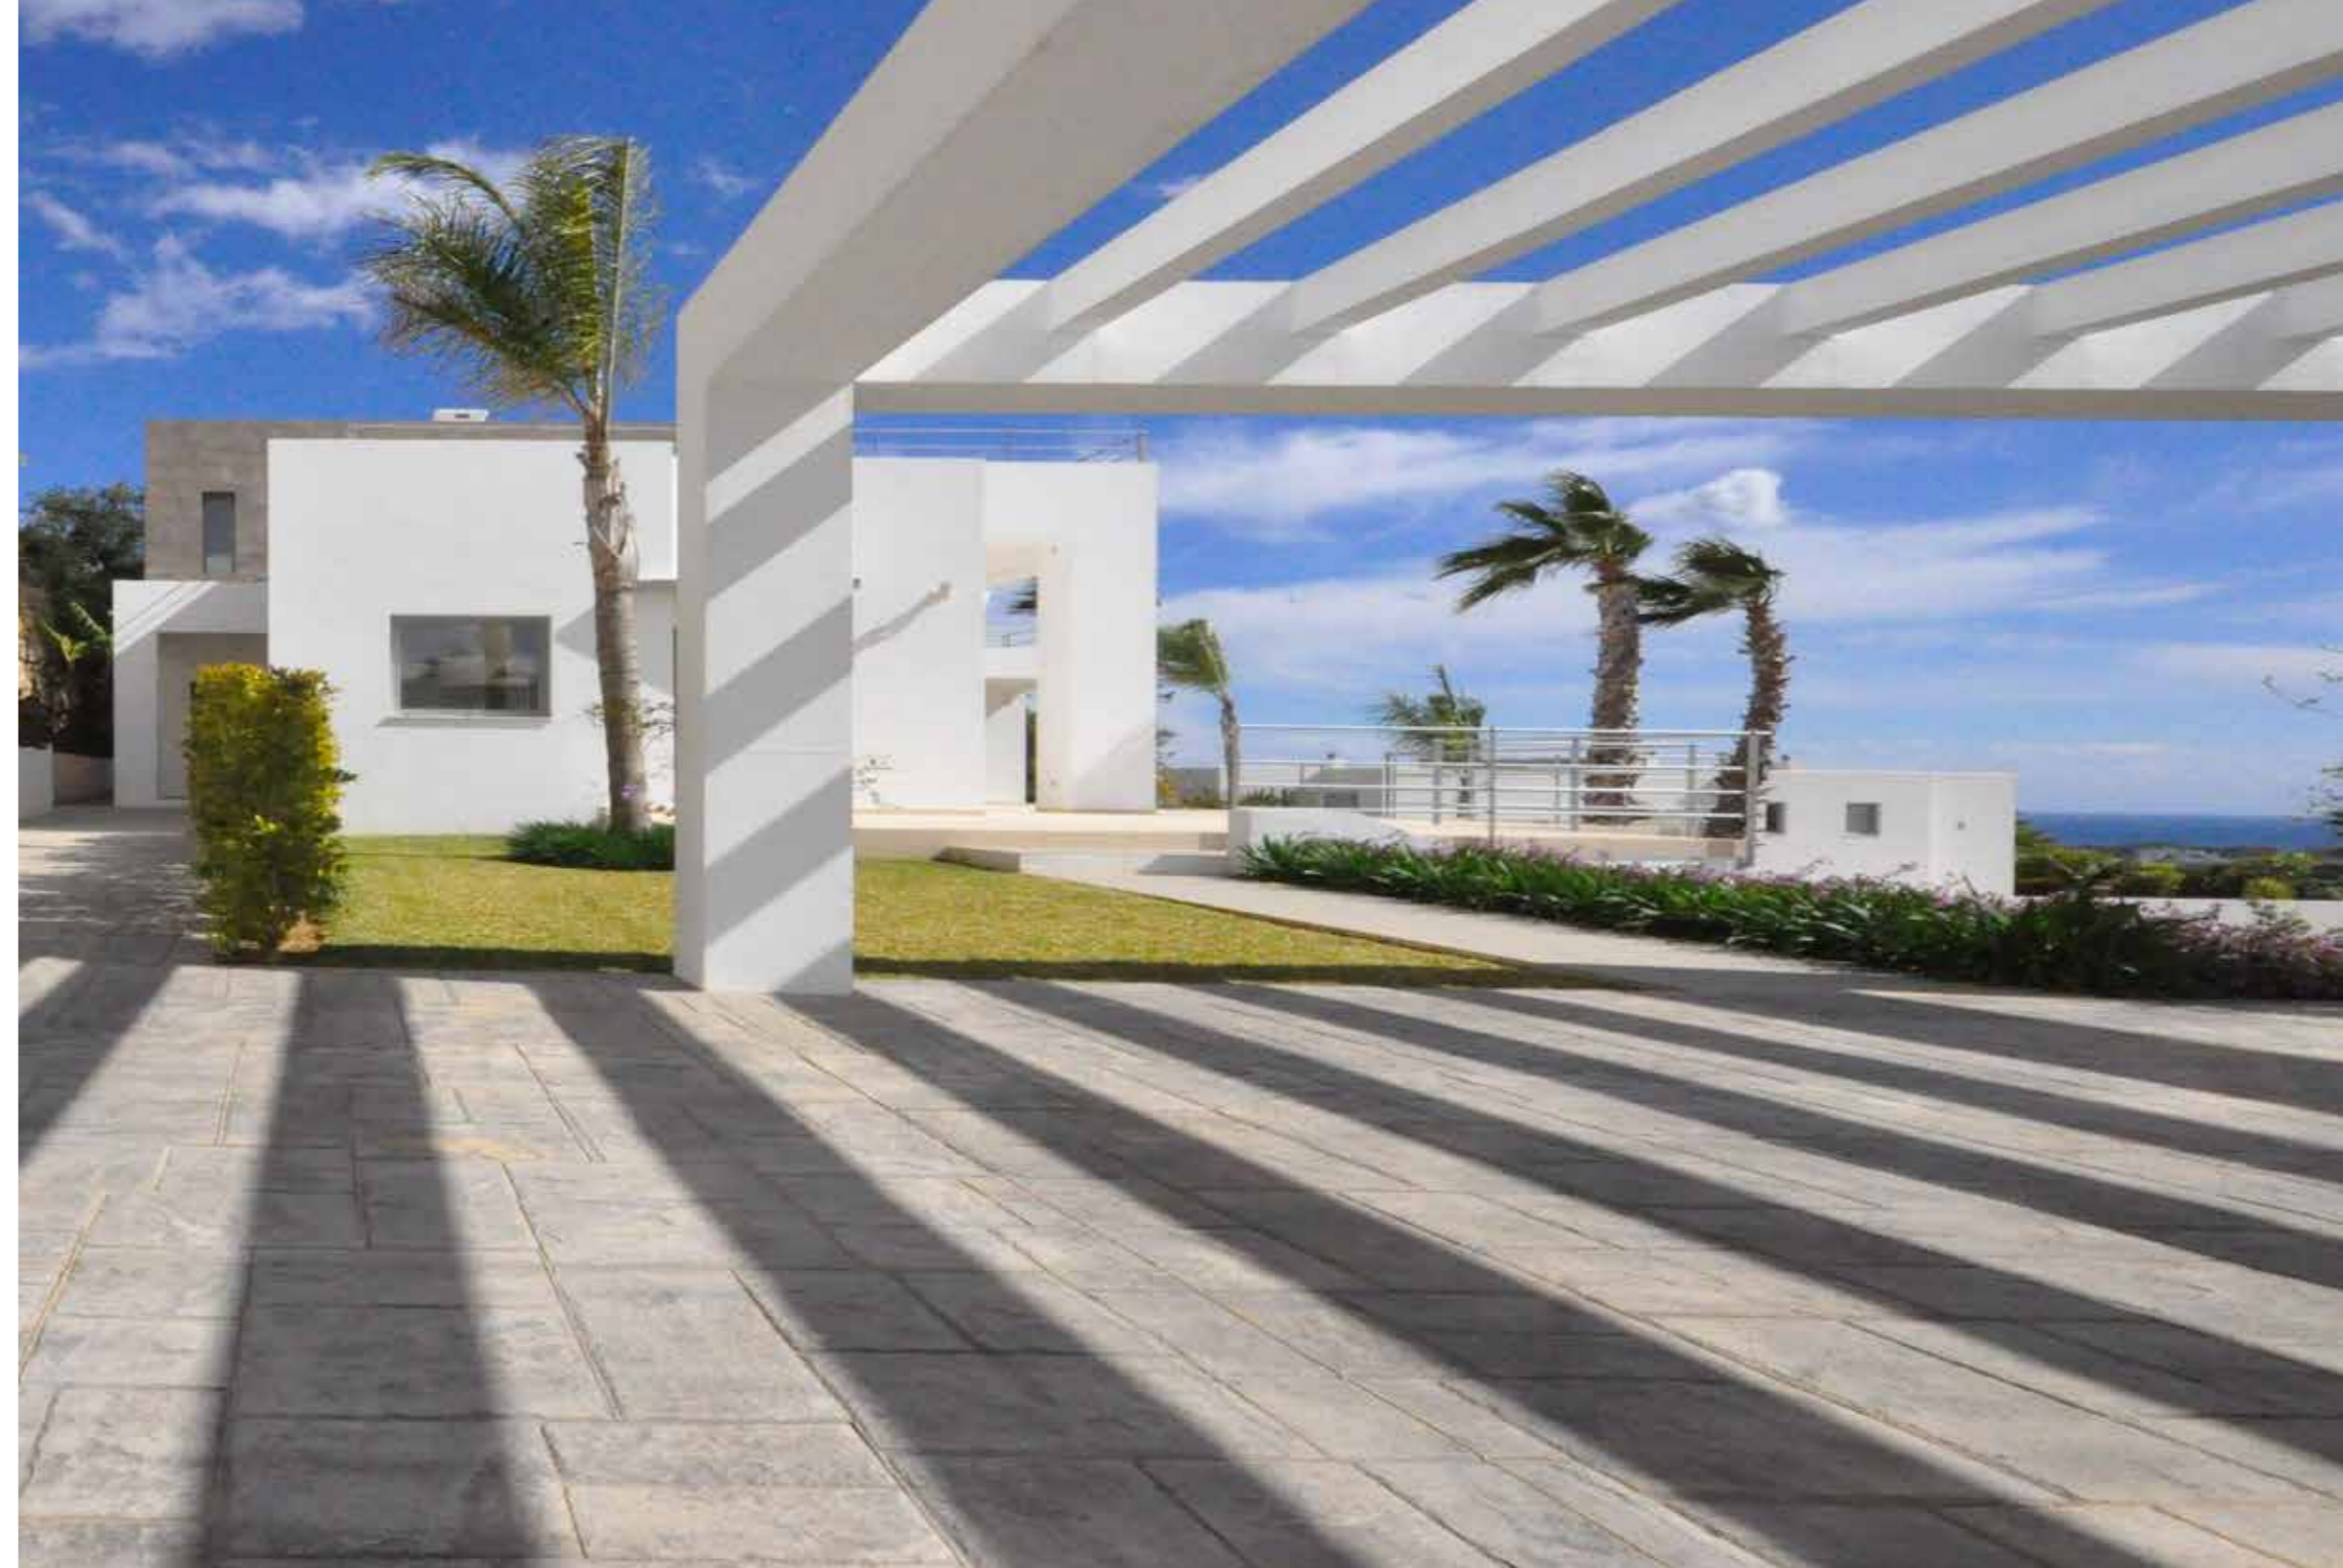

HIGHEST QUALITY THROUGHOUT

Architectural, technical and interior details like an open gallery, floating staircase, stainless steel railing, full height windows and a luxury Poggenpohl kitchen make this villa unique and standing out from the rest.

THE AQUATIC
HORIZON COLLECTION