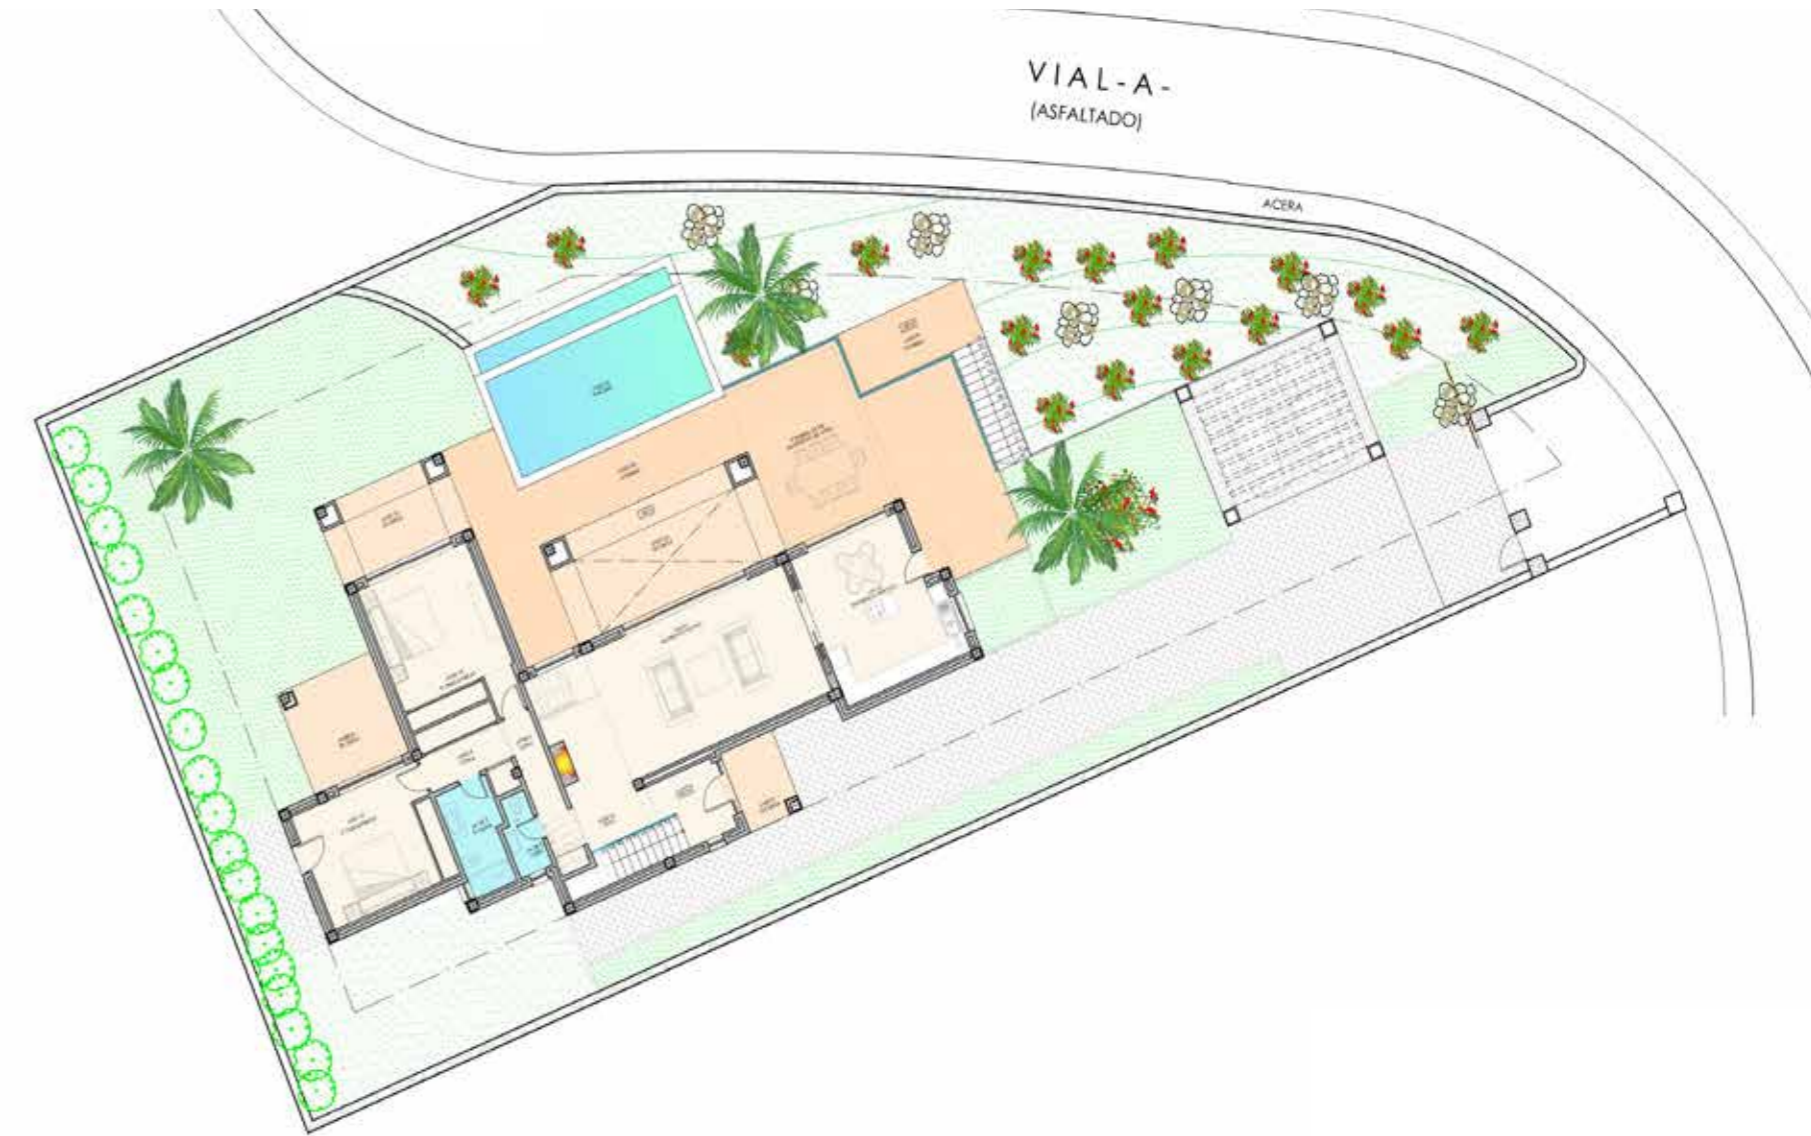

THE AQUATIC  
HORIZON COLLECTION

READY TO MOVE IN  
A CONTEMPORARY MASTERPIECE

FOR 1.650.000€

I N T E R N A L   &   E X T E R N A L   L I V I N G

Superb luxury and contemporary villa with internal living area that integrates continuous with the outdoor spaces. The villa offers from its elevated position, uninterrupted sea, mountain and coastal views. The lobby gives way to the bright, contemporary living room with stunning panoramic views and direct access to the garden, infinity pool and terrace.

THE AQUATIC  
HORIZON COLLECTION

H I G H E S T   Q U A L I T I E S   T H R O U G H O U T

THE AQUATIC  
HORIZON COLLECTION

- Plot size 1.055 m<sup>2</sup>
- Total built 509.35 m<sup>2</sup>
- 4 bedrooms
- 4 bathrooms
- 1.650.000€

**THE AQUATIC**  
HORIZON COLLECTION

GROUND FLOOR 174.75 M<sup>2</sup>

FIRST FLOOR 88.50 M<sup>2</sup>

THE AQUATIC  
HORIZON COLLECTION

PLOT 1.055 M<sup>2</sup> TOTAL BUILT 509.35 M<sup>2</sup>

C O N T E M P O R A R Y   A R C H I T E C T U R A L   S T Y L E